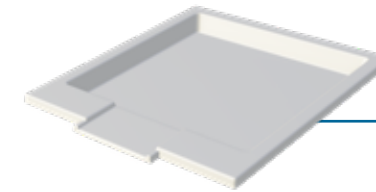

Add a unique touch to your Okeanos pool with these exclusive customization options: Round Spillover Spa, Square Spillover Spa, Square Spillover Deck, and Oasis Spillover Deck.

Designed to integrate seamlessly with all our pool models, these options can be positioned wherever you prefer, allowing you to create a fully personalized outdoor space that reflects your vision. Whether you're looking for a modern relaxation area, a welcoming oasis, or a calm and playful environment, these features offer flexibility and elegance to elevate every project.

ROUND
SPILLOVER SPA

7'4"

Depth 27"

SQUARE
SPILLOVER SPA

8' x 9'

Depth 39"

SQUARE
SPILLOVER DECK

8' x 9'

Depth 9"

OASIS
SPILLOVER DECK

12' x 16'

Depth 18" - 33"

CUSTOMIZABLE OUTDOOR LANDSCAPING

With no need for a concrete foundation at final installation, our fiberglass pools integrate seamlessly into all landscaping styles, according to your preferences and budget.