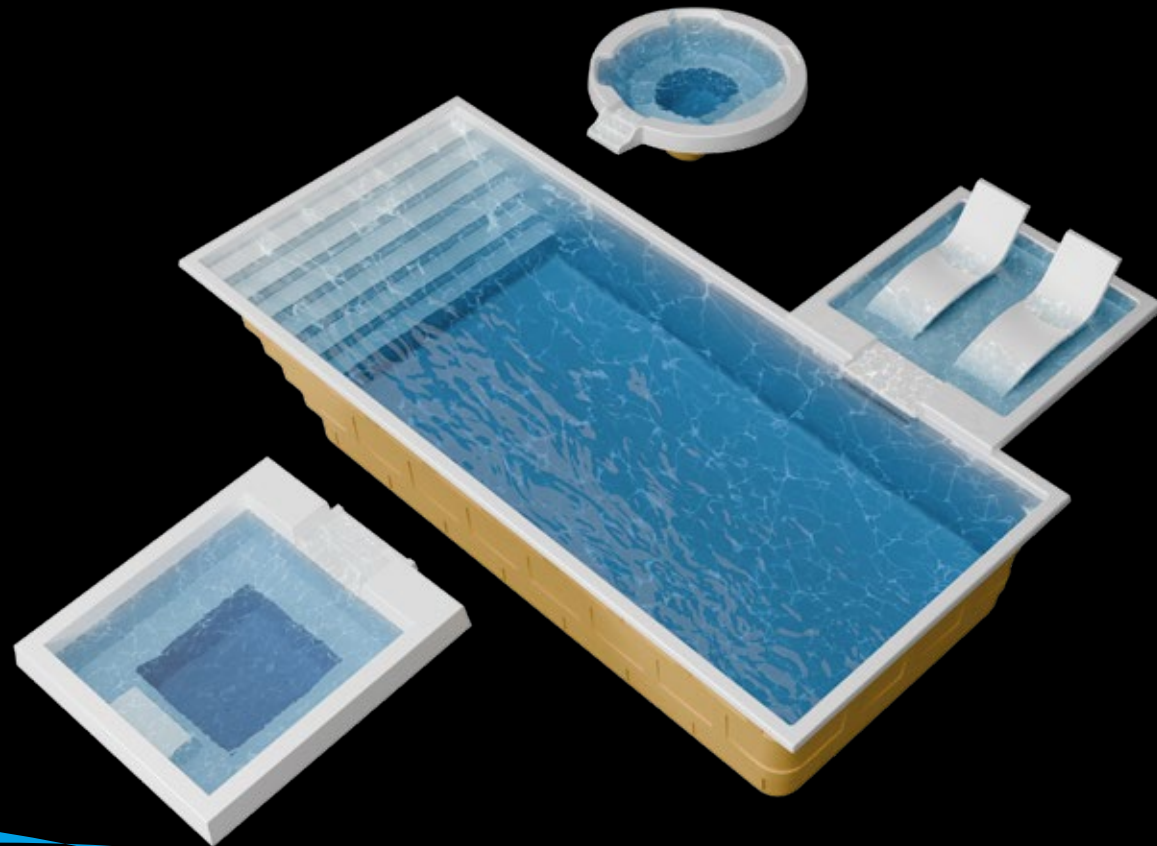

An invitation to rediscover European luxury, where tradition meets modernity with grace.

GAMMA

GAMMA

12' x 29'

Depth 4'11"

GAMMA

GAMMA

SPAS & DECKS

Add a unique touch to your Okeanos pool with these exclusive customization options: Round Spillover Spa, Square Spillover Spa, Square Spillover Deck, and Oasis Spillover Deck.

Designed to integrate seamlessly with all our pool models, these options can be positioned wherever you prefer, allowing you to create a fully personalized outdoor space that reflects your vision. Whether you're looking for a modern relaxation area, a welcoming oasis, or a calm and playful environment, these features offer flexibility and elegance to elevate every project.

ROUND
SPILLOVER SPA

7'4"

Depth 27"

SQUARE
SPILLOVER SPA

8' x 9'

Depth 39"

SQUARE
SPILLOVER DECK

8' x 9'