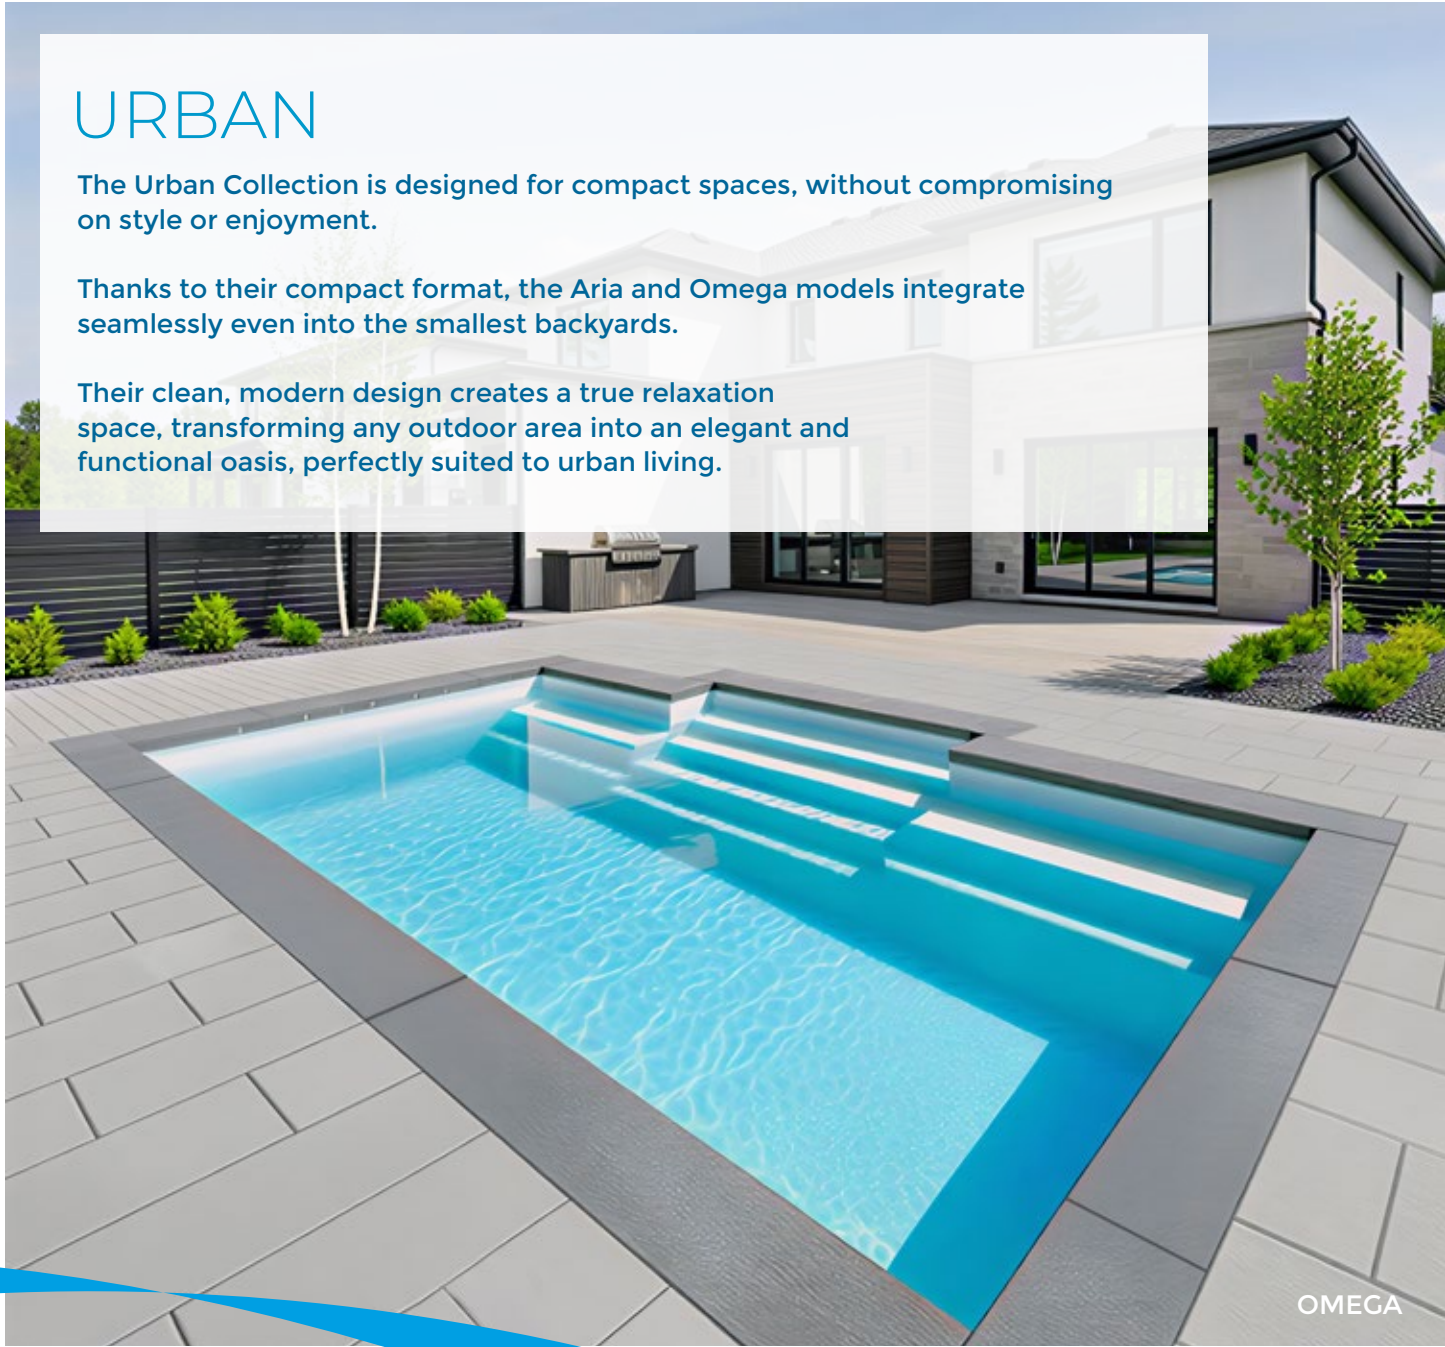

7 Demolding

8 Finishing

OKEANOS EXCLUSIVITY

The Hora model is a patented self-supporting fiberglass pool that perfectly combines innovation and elegance.

Whether installed above ground, semi-inground, or fully inground, it adapts seamlessly to all types of terrain, offering complete flexibility in design.

Their clean, modern design creates a true relaxation space, transforming any outdoor area into an elegant and functional oasis, perfectly suited to urban living.

ARIA

8' x 16'

Depth 4'9"

OMEGA

11'6" x 21'6"

P-20

MODERN

Designed to meet today's trends, these pools feature a clean, contemporary aesthetic, a uniform depth, and seamless adaptability to all types of terrain.

Their elegant, functional lines make them both refined and versatile models.