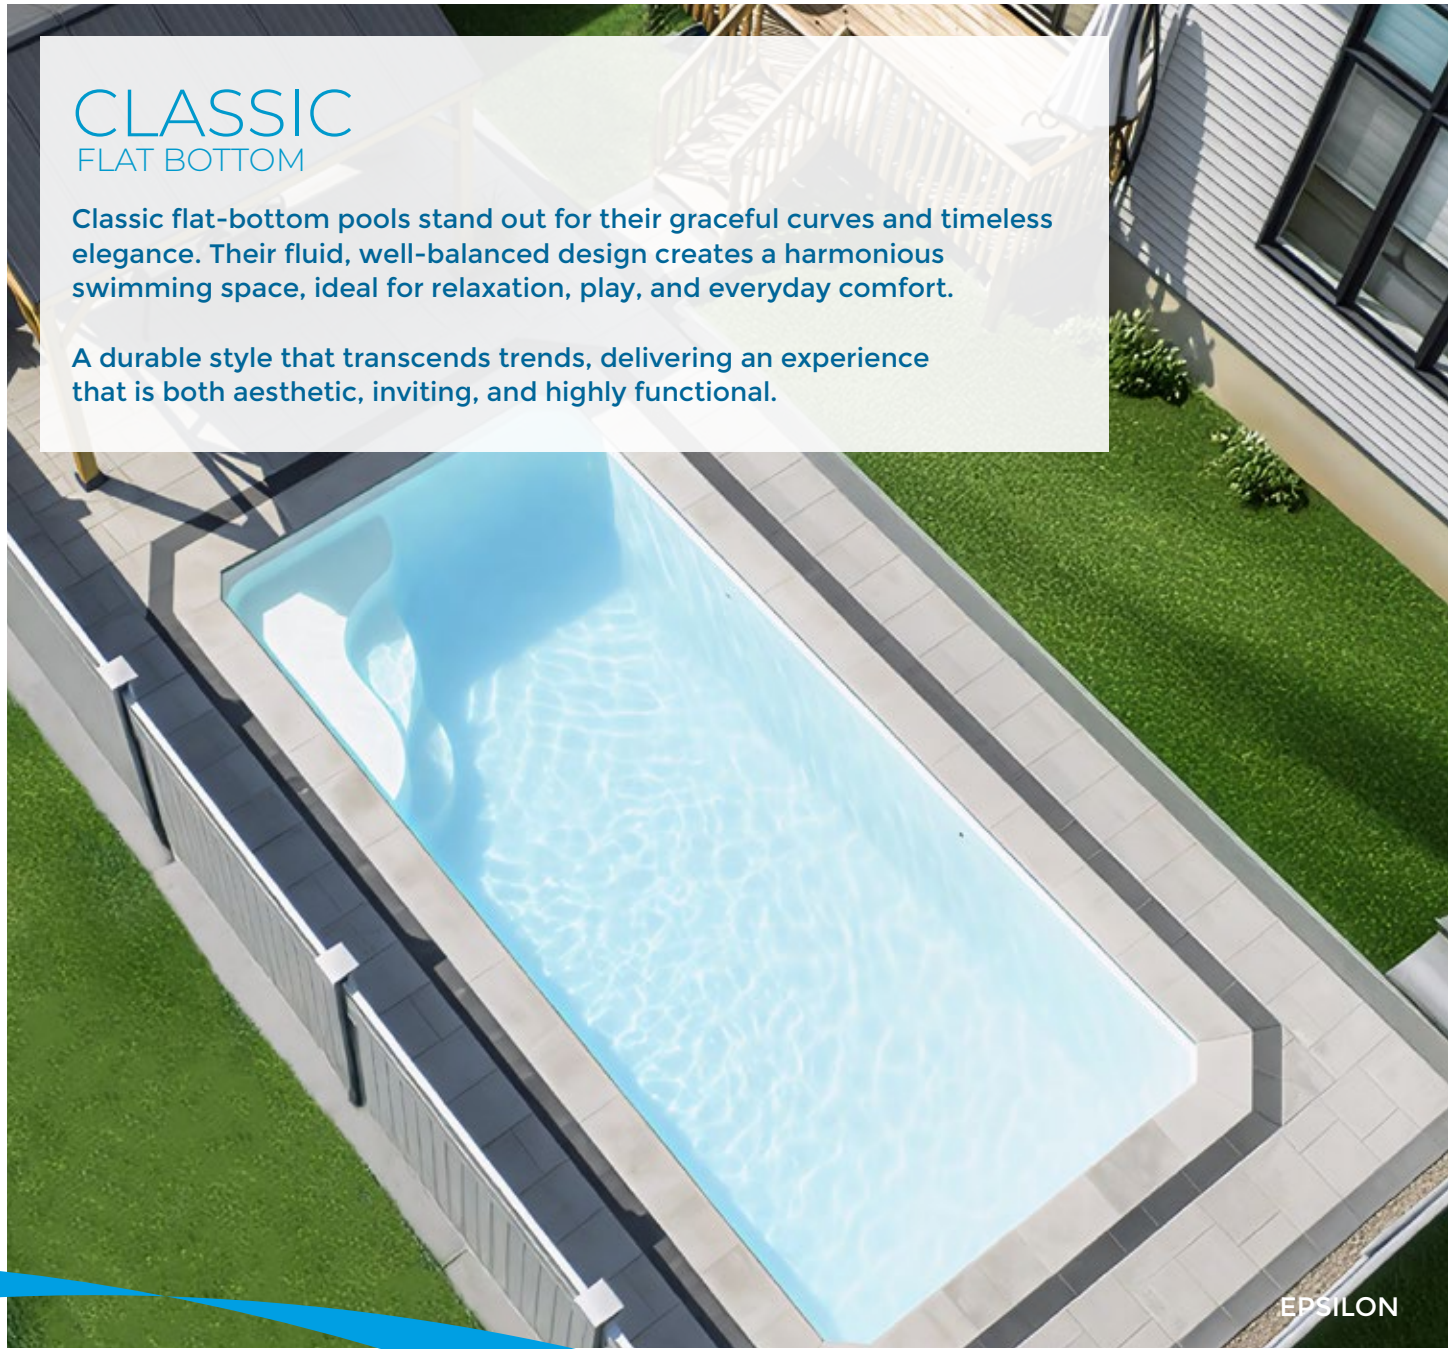

CLASSIC

FLAT BOTTOM

Classic flat-bottom pools stand out for their graceful curves and timeless elegance. Their fluid, well-balanced design creates a harmonious swimming space, ideal for relaxation, play, and everyday comfort.

A durable style that transcends trends, delivering an experience that is both aesthetic, inviting, and highly functional.

EPSILON

THETA

10' x 16'

Depth 4'11"

ALPHA

10' x 20'

Depth 4'11"

EPSILON

12' x 25'

Depth 4'11"

RHO

14' x 32'

Depth 4'11"