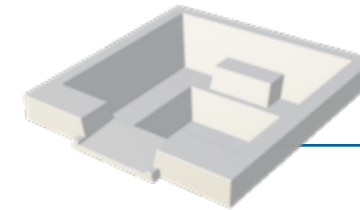

Add a unique touch to your Okeanos pool with these exclusive customization options: Round Spillover Spa, Square Spillover Spa, Square Spillover Deck, and Oasis Spillover Deck.

Designed to integrate seamlessly with all our pool models, these options can be positioned wherever you prefer, allowing you to create a fully personalized outdoor space that reflects your vision. Whether you're looking for a modern relaxation area, a welcoming oasis, or a calm and playful environment, these features offer flexibility and elegance to elevate every project.

ROUND
SPILLOVER SPA

7'4"

Depth 27"

SQUARE
SPILLOVER SPA

8' x 9'

Depth 39"

SQUARE
SPILLOVER DECK

8' x 9'