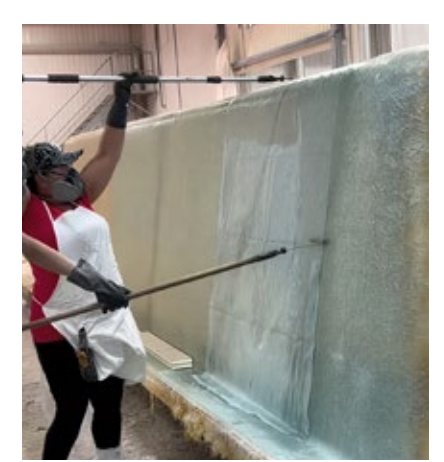

Our materials, including vinylester, isophthalic, and orthophthalic resins, are sourced from leading North American suppliers. Reinforced with structural supports and finished with precision, each pool undergoes rigorous quality control to ensure exceptional brilliance, strength, and long-lasting performance.

Excellence is not just our standard, it is our signature.

1 Mold Preparation

2 Gelcoat Spraying

3 Barrier Coat Application

4 Fiberglass Lamination

5 Simultaneous Resin & Fiber Spray

6 Reinforcement Installation