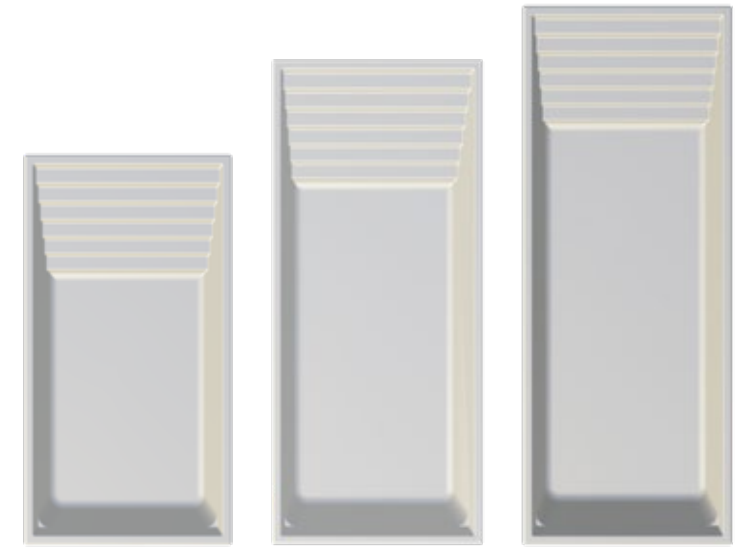

UPSILON

DELTA

IOTA