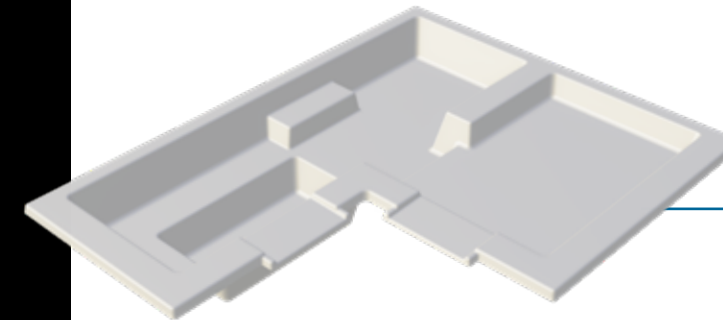

Add a unique touch to your Okeanos pool with these exclusive customization options: Round Spillover Spa, Square Spillover Spa, Square Spillover Deck, and Oasis Spillover Deck.

Designed to integrate seamlessly with all our pool models, these options can be positioned wherever you prefer, allowing you to create a fully personalized outdoor space that reflects your vision. Whether you're looking for a modern relaxation area, a welcoming oasis, or a calm and playful environment, these features offer flexibility and elegance to elevate every project.

ROUND
SPILLOVER SPA

7'4"

Depth 27"

SQUARE
SPILLOVER SPA

8' x 9'

Depth 39"

SQUARE
SPILLOVER DECK

8' x 9'

Depth 9"

OASIS
SPILLOVER DECK

12' x 16'

Depth 18" - 33"

CUSTOMIZABLE OUTDOOR LANDSCAPING

With no need for a concrete foundation at final installation, our fiberglass pools integrate seamlessly into all landscaping styles, according to your preferences and budget.