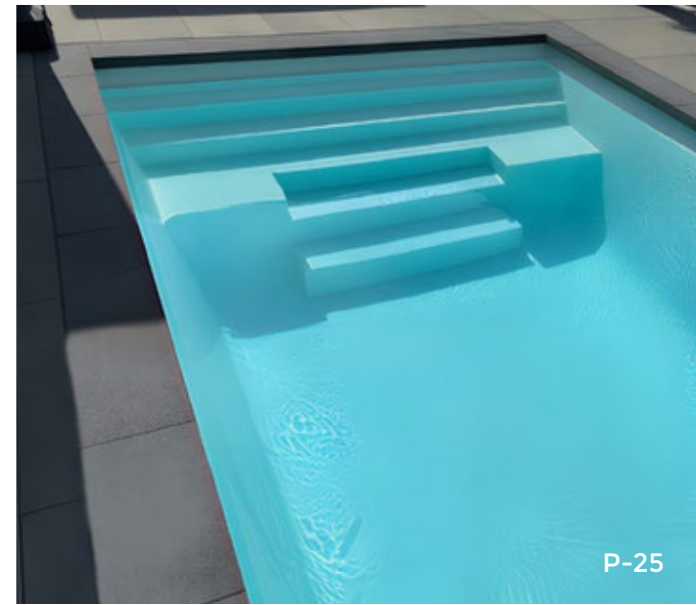

PURLINE

Discover the PurLine Collection, where clean lines and balanced proportions create a true aquatic sanctuary.

Designed to offer both functionality and understated elegance, these pools stand out for their uniform depth and minimalist appeal—ideal for enhancing any outdoor space.

Combining durability with refined craftsmanship, the PurLine Collection delivers a swimming experience that is both serene and built to last.

P-18

12' x 18'

Depth 5'1"

P-20

12' x 20'

Depth 5'1"

P-25

12' x 25'

Depth 5'1"

P-27

12' x 27'

Depth 5'1"

P-25