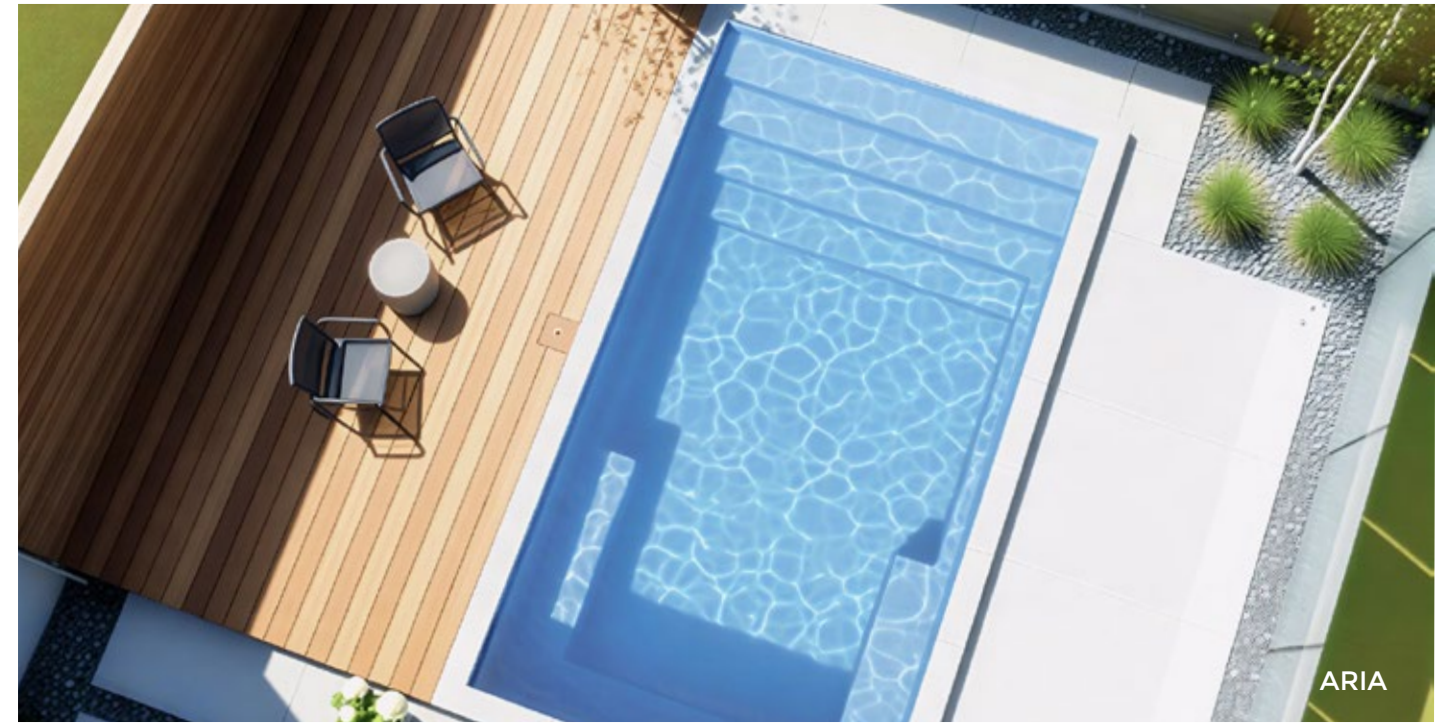

URBAN

The Urban Collection is designed for compact spaces, without compromising on style or enjoyment.

Thanks to their compact format, the Aria and Omega models integrate seamlessly even into the smallest backyards.

Their clean, modern design creates a true relaxation space, transforming any outdoor area into an elegant and functional oasis, perfectly suited to urban living.

ARIA

8' x 16'

Depth 4'9"

OMEGA

11'6" x 21'6"

Depth 4'10"

ARIA